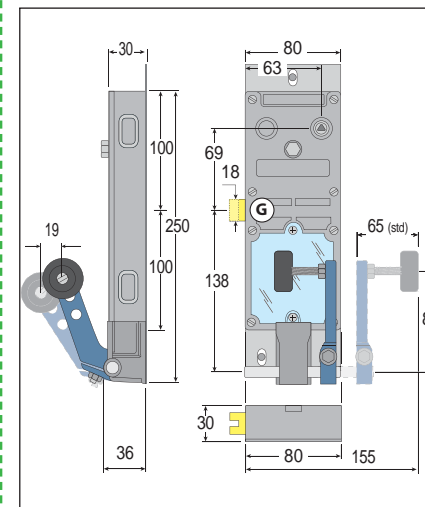

Mechanic lock (Kit LR180 for vertical two-panel door)

LR180 A

Shown model : left mechanic locks(also available in right and electric version)

ref. : LR180/A **LG 000**

ref. : LR180/A **LG 003**

ref. : LR180/A **PG 020**

ref. : LR180/A **PG 023**

ref. : LR180/A **CG 090**

ref. : LR180/A **CG 093**

ref. : LR180/A **LG 001**

ref. : LR180/A **PG 021**

Options : GPCV, CAop-N, SHD18 (see page 10-331)