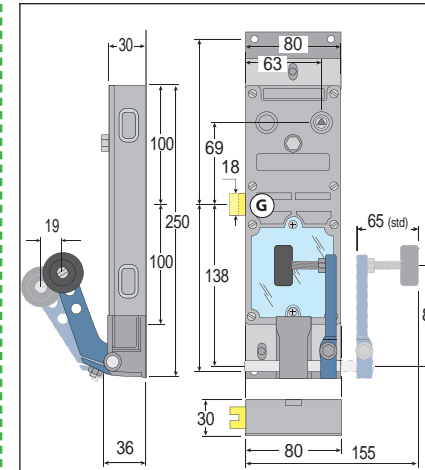

Mechanic lock (Kit LR180 for vertical two-panel door)

LR180 A

Shown model : left mechanic locks(also available in right and electric version)

ref. : LR180/A **LG 000**

ref. : LR180/A **LG 003**

ref. : LR180/A **PG 020**

ref. : LR180/A **PG 023**

ref. : LR180/A **CG 090**

ref. : LR180/A **CG 093**

ref. : LR180/A **LG 001**

ref. : LR180/A **PG 021**

Options : GPCV, CAop-N, SHD18 (see page 10-331)