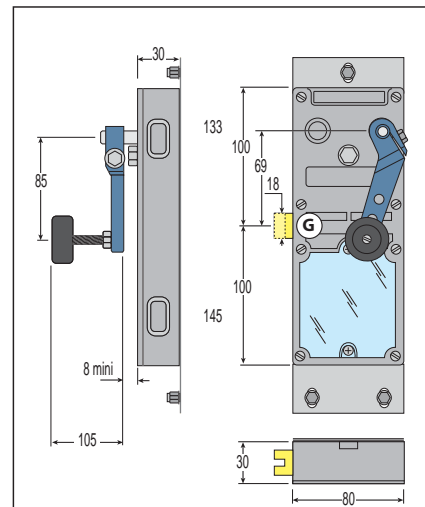

Mechanic lock (Kit LR180 for vertical two-panel door)

LR180 A

Shown model : left mechanic locks(also available in right and electric version)

ref. : LR180/A **LG 000**

ref. : LR180/A **LG 003**

ref. : LR180/A **PG 020**

ref. : LR180/A **PG 023**

ref. : LR180/A **CG 090**

ref. : LR180/A **CG 093**

ref. : LR180/A **LG 001**

ref. : LR180/A **PG 021**

Options : GPCV, CAop-N, SHD18 (see page 10-331)