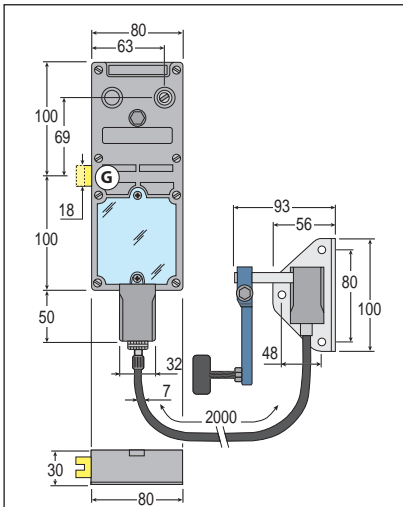

Mechanic lock (Kit LR180 for vertical two-panel door)

LR180 A

Shown model : left mechanic locks(also available in right and electric version)

ref. : LR180/A **LG 000**

ref. : LR180/A **LG 003**

ref. : LR180/A **PG 020**

ref. : LR180/A **PG 023**

ref. : LR180/A **CG 090**

ref. : LR180/A **CG 093**

ref. : LR180/A **LG 001**

ref. : LR180/A **PG 021**

Options : GPCV, CAop-N, SHD18 (see page 10-331)