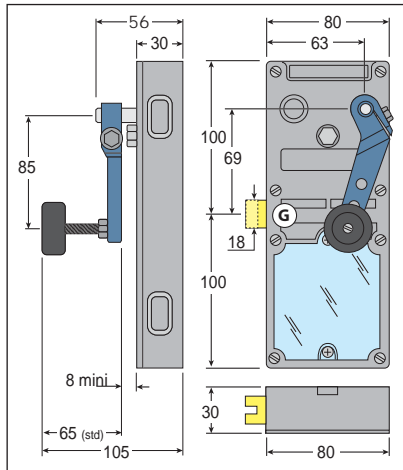

Mechanic lock (Kit LR180 for vertical two-panel door)

LR180 A

Shown model : left mechanic locks(also available in right and electric version)

ref. : LR180/A **LG 000**

ref. : LR180/A **LG 003**

ref. : LR180/A **PG 020**

ref. : LR180/A **PG 023**

ref. : LR180/A **CG 090**

ref. : LR180/A **CG 093**

ref. : LR180/A **LG 001**

ref. : LR180/A **PG 021**

Options : GPCV, CAop-N, SHD18 (see page 10-331)