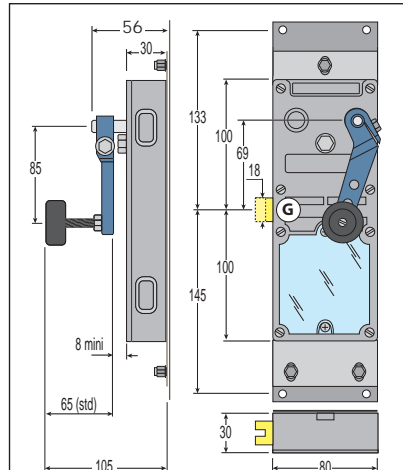

Mechanic lock (Kit LR180 for vertical two-panel door)

LR180 A

Shown model : left mechanic locks(also available in right and electric version)

ref. : LR180/A **LG 000**

ref. : LR180/A **LG 003**

ref. : LR180/A **PG 020**

ref. : LR180/A **PG 023**

ref. : LR180/A **CG 090**

ref. : LR180/A **CG 093**

ref. : LR180/A **LG 001**

ref. : LR180/A **PG 021**

Options : GPCV, CAop-N, SHD18 (see page 10-331)