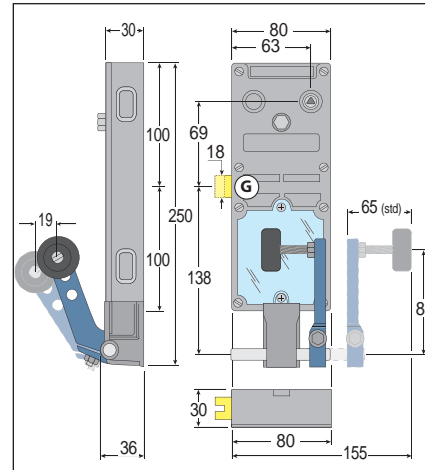

Mechanic lock (Kit LR180 for vertical two-panel door)

LR180 A

Shown model : left mechanic locks(also available in right and electric version)

ref. : LR180/A **LG 000**

ref. : LR180/A **LG 003**

ref. : LR180/A **PG 020**

ref. : LR180/A **PG 023**

ref. : LR180/A **CG 090**

ref. : LR180/A **CG 093**

ref. : LR180/A **LG 001**

ref. : LR180/A **PG 021**

Options : GPCV, CAop-N, SHD18 (see page 10-331)