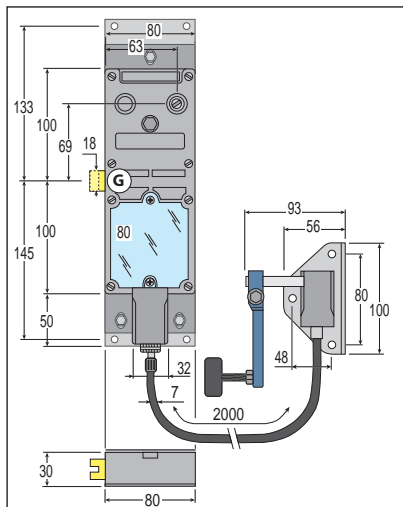

Mechanic lock (Kit LR180 for vertical two-panel door)

LR180 A

Shown model : left mechanic locks(also available in right and electric version)

ref. : LR180/A **LG 000**

ref. : LR180/A **LG 003**

ref. : LR180/A **PG 020**

ref. : LR180/A **PG 023**

ref. : LR180/A **CG 090**

ref. : LR180/A **CG 093**

ref. : LR180/A **LG 001**

ref. : LR180/A **PG 021**

Options : GPCV, CAop-N, SHD18 (see page 10-331)